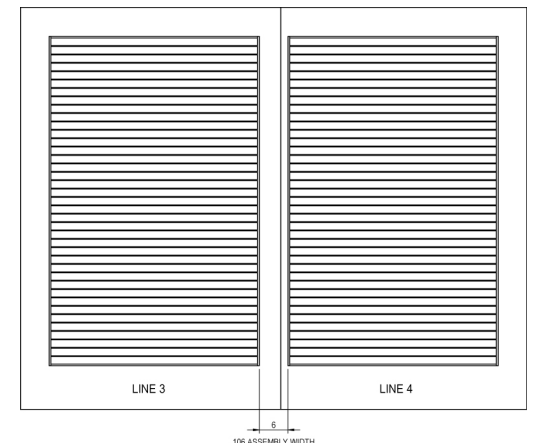

53" wide vented louver doors joined in the field